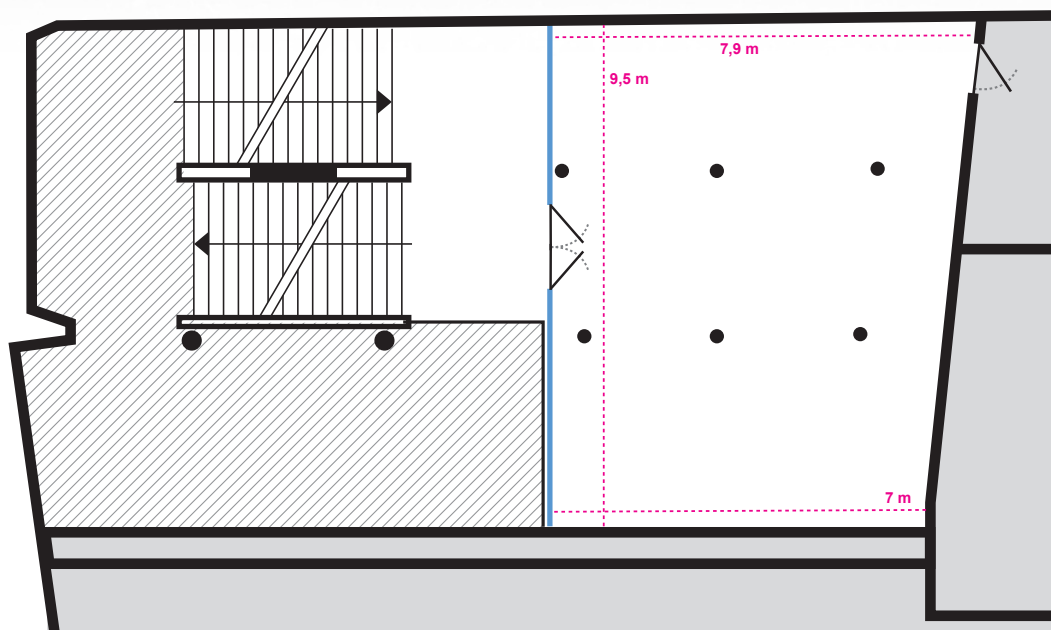

VEGA

FLOOR PLAN

VEGA - 1/2. PLAN
VILHELM LAURITZEN SALONEN

VEGA